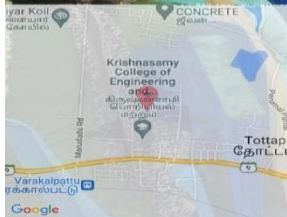

## SEMINAR HALLS

13th March, 2023 @10:00 a.m.  
 Venue - Sivarama Krishna Auditorium  
 (Back side)

Guest Director  
 Dr. (Mrs) Sakravanthi Kalaperumal  
 Manufacturing Research and  
 Training Centre,  
 Publishers  
 Department of English  
 Department of Mathematics  
 Department of Physics

 **GPS Map Camera**

**Cuddalore, Tamil Nadu, India**  
**Unnamed Road, Tamil Nadu 607109, India**  
**Lat 11.769007°**  
**Long 79.714068°**  
**13/03/23 10:24 AM GMT +05:30**

**AUDITORIUM**

**QPC7+3FJ, Cuddalore, Tamil Nadu 607109, India**  
**Cuddalore**  
**Tamil Nadu**  
**India**  
**2023-03-24(Fri) 01:14(PM)**